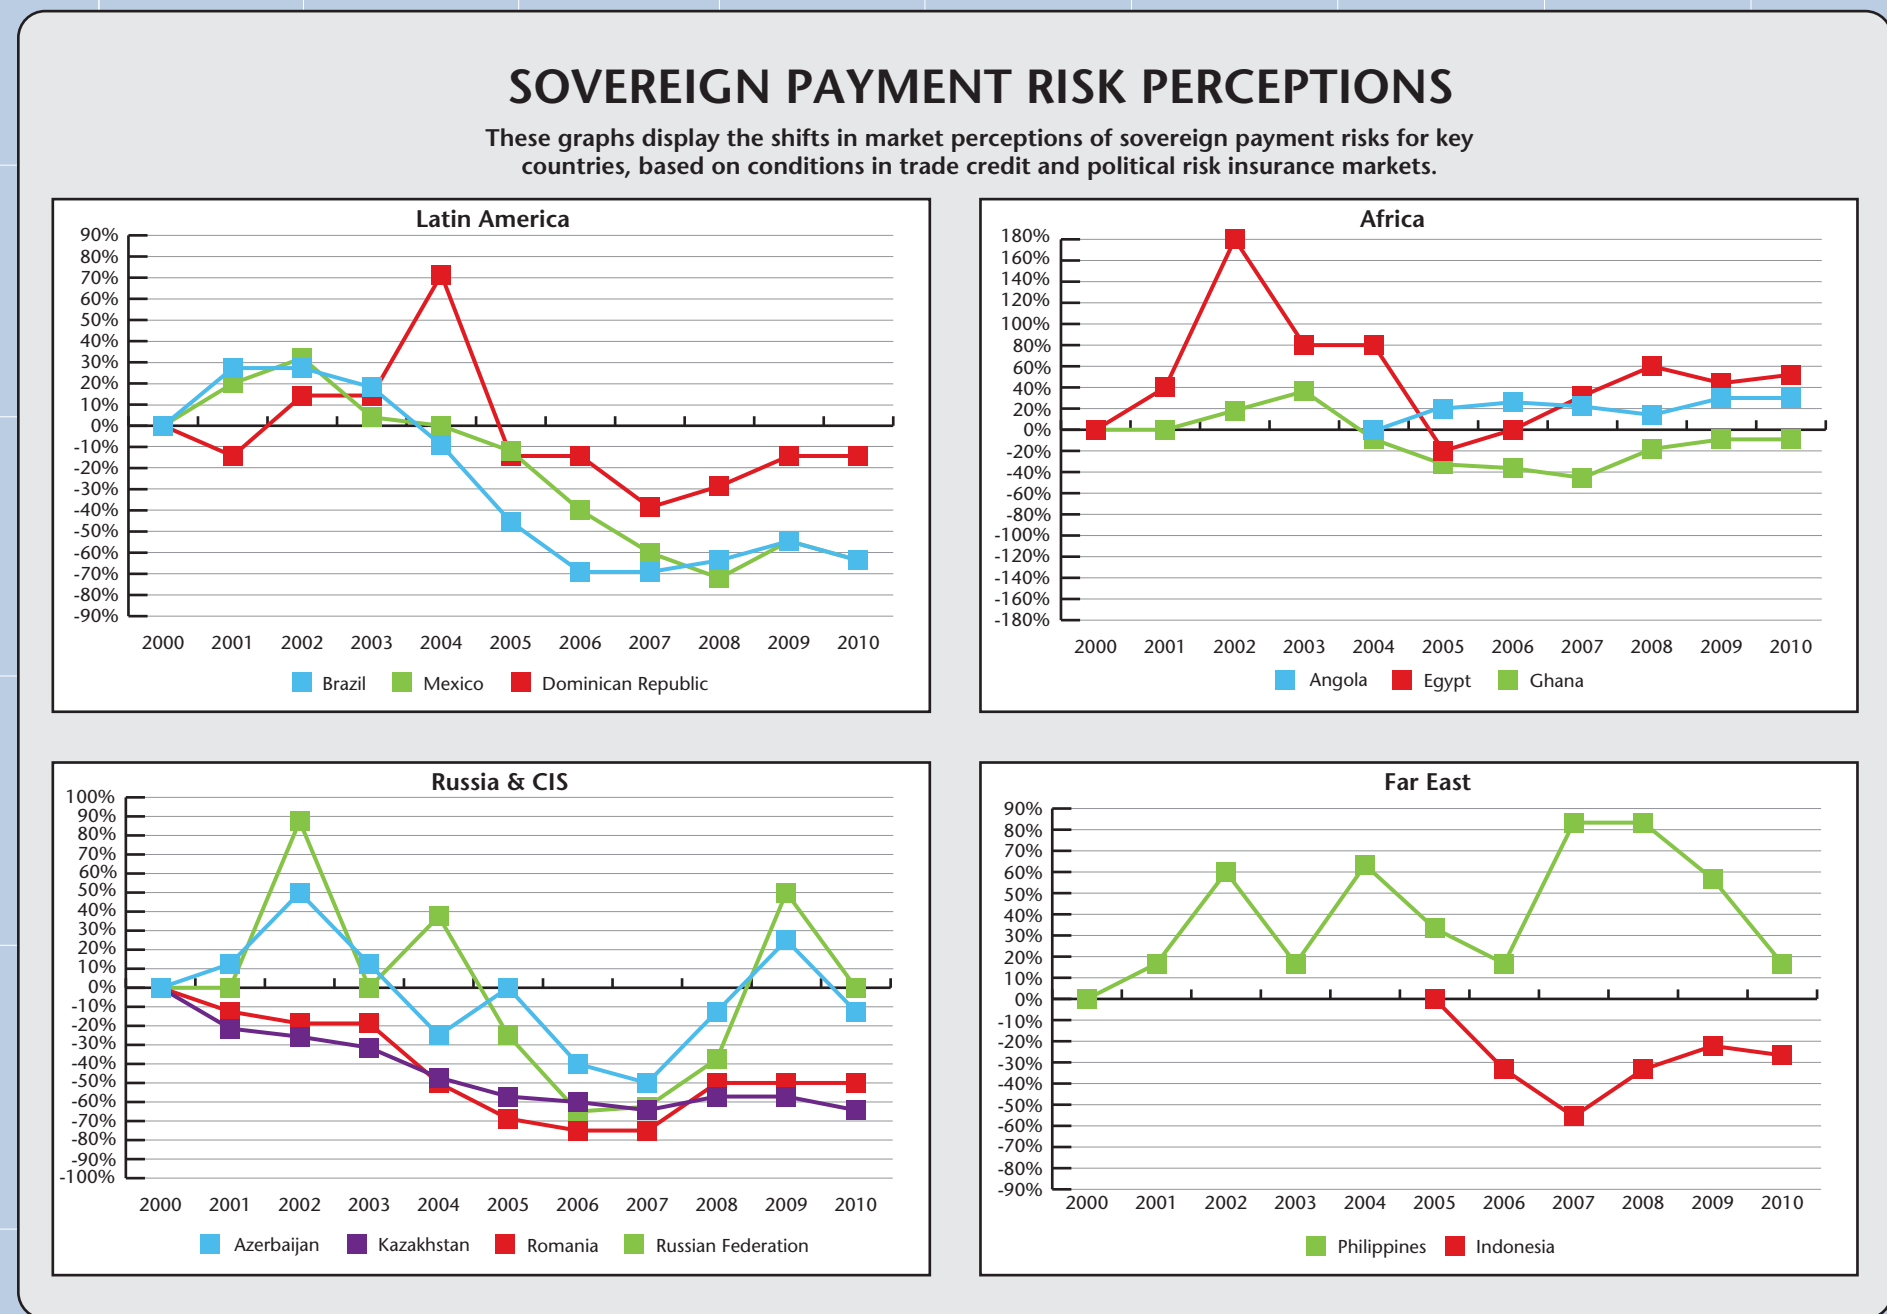

# 2011 Political Risk Map

Aon offers a comprehensive solution to Political Risk, combining analysis and risk management consulting with individually structured insurance programmes. To access an interactive version of the map, please visit [www.aon.com](http://www.aon.com)