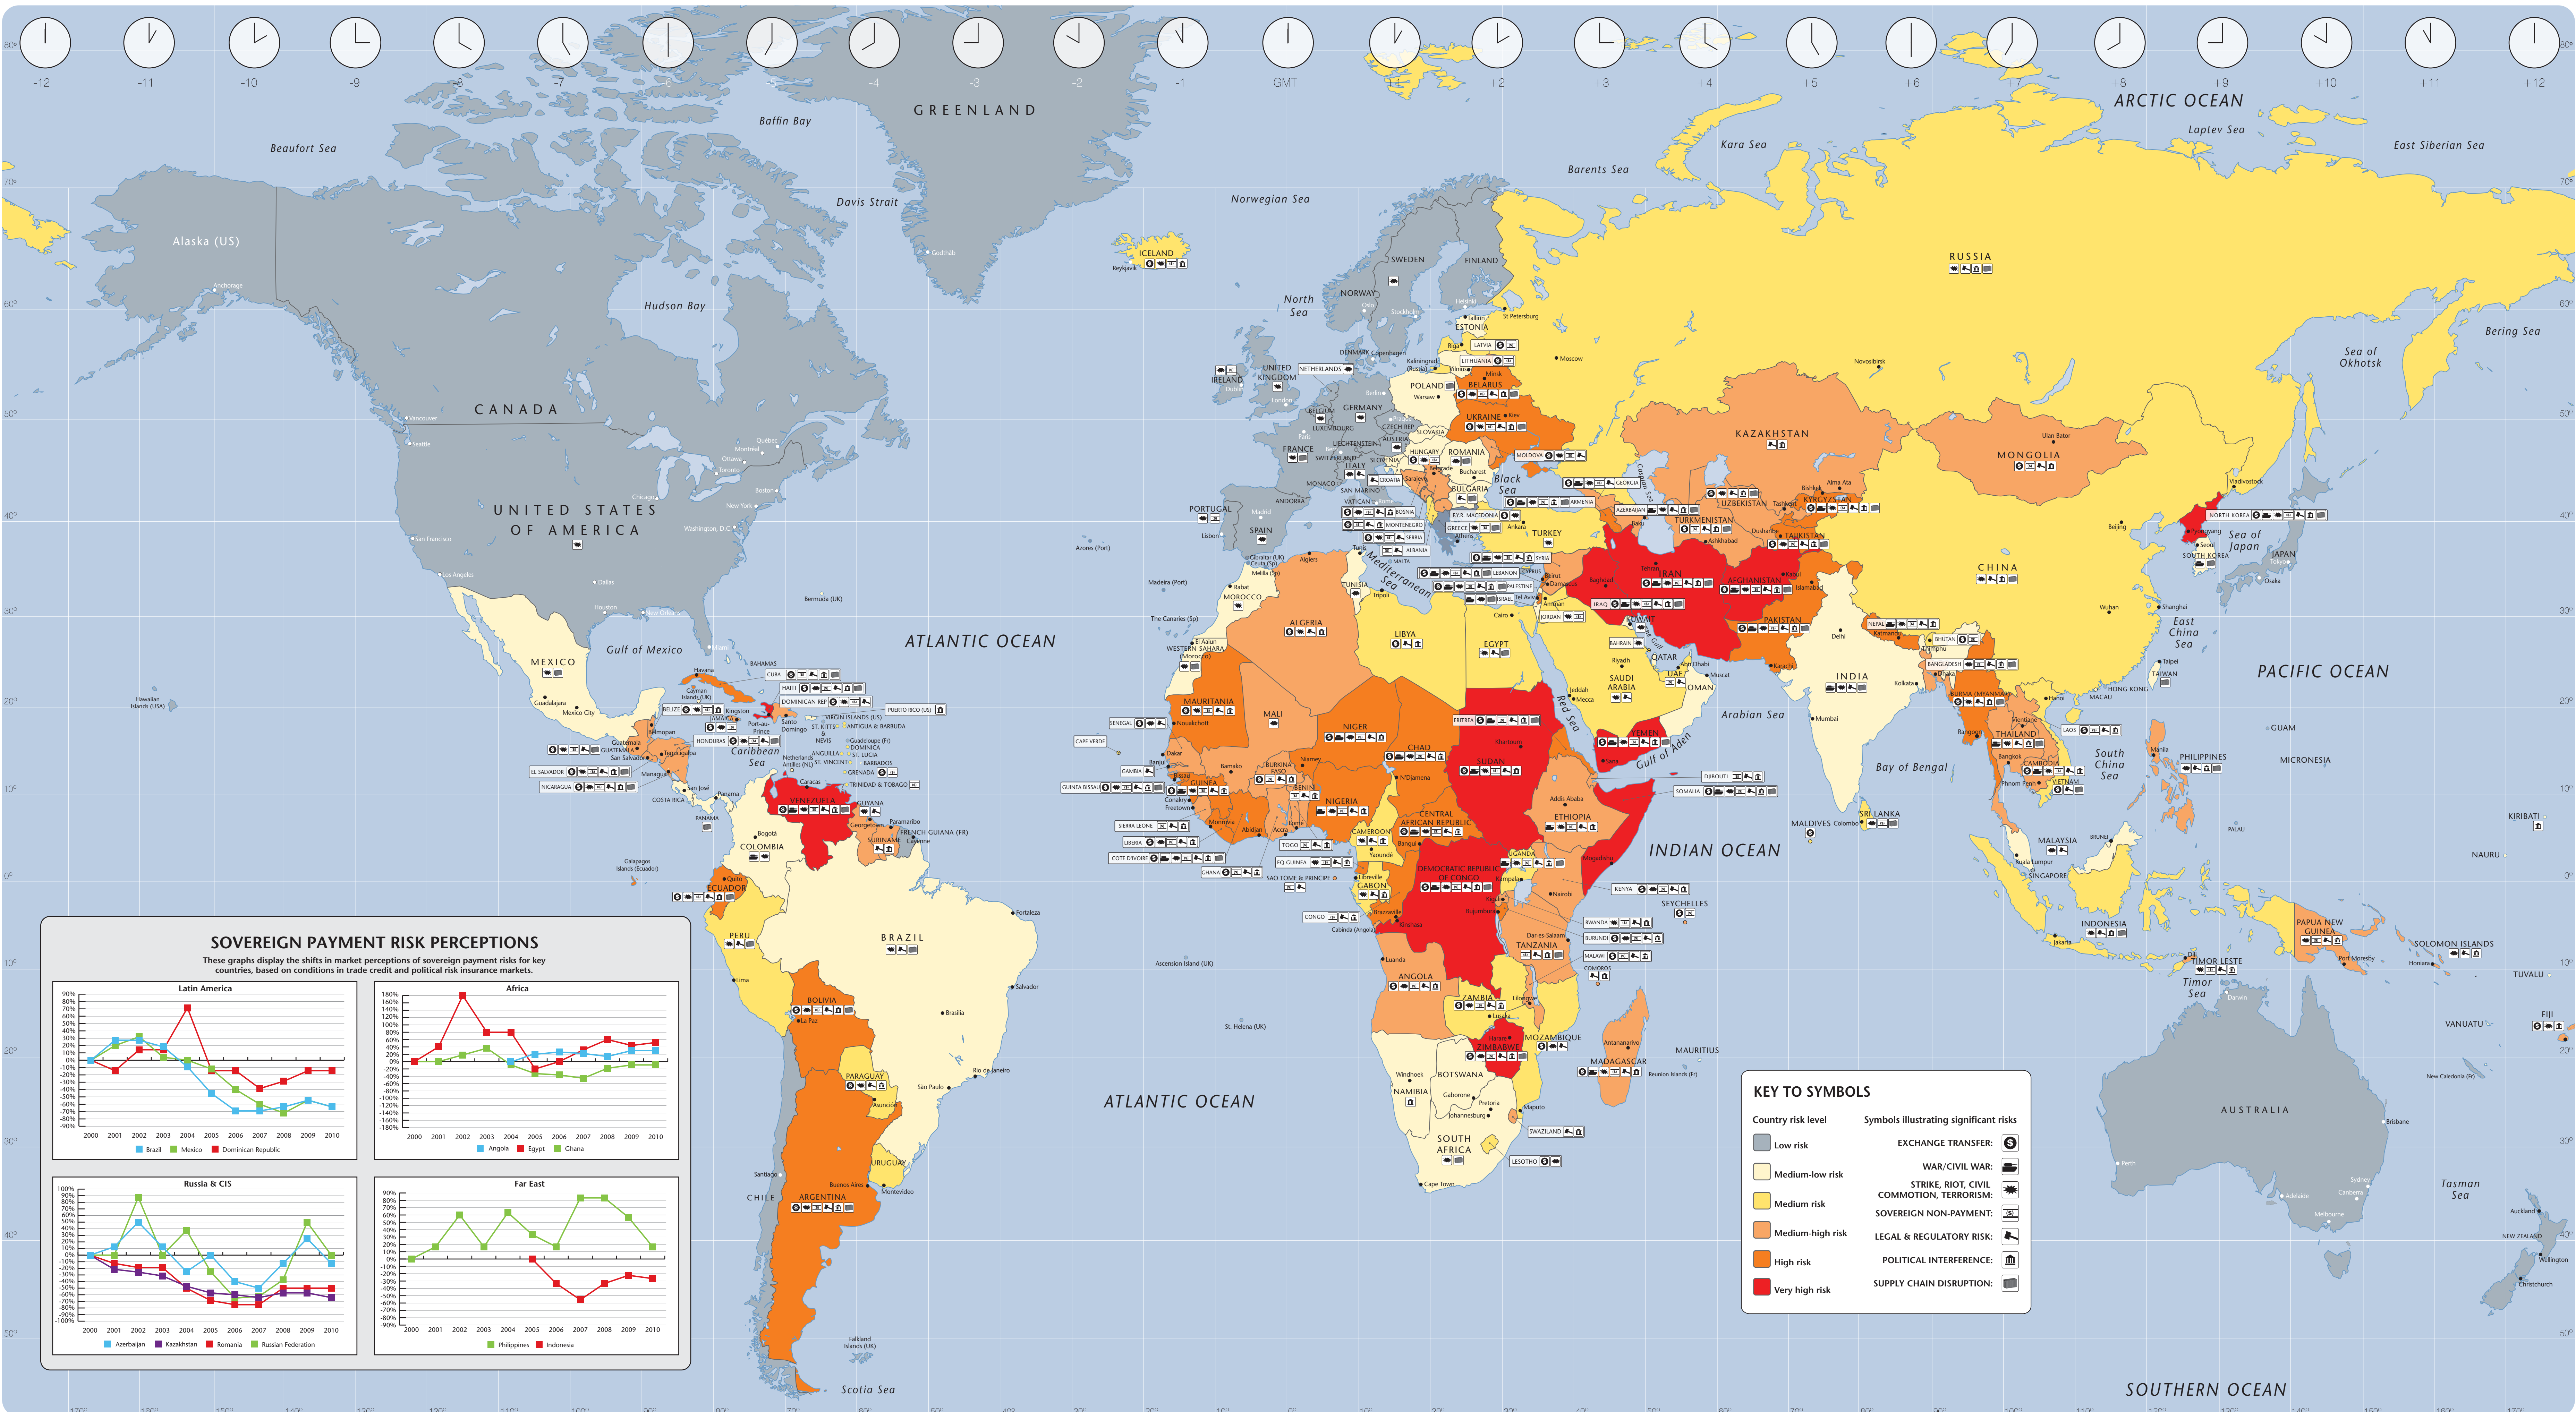

# 2011 Political Risk Map

Aon offers a comprehensive solution to Political Risk, combining analysis and risk management consulting with individually structured insurance programmes. To access an interactive version of the map, please visit [www.aon.com](http://www.aon.com)